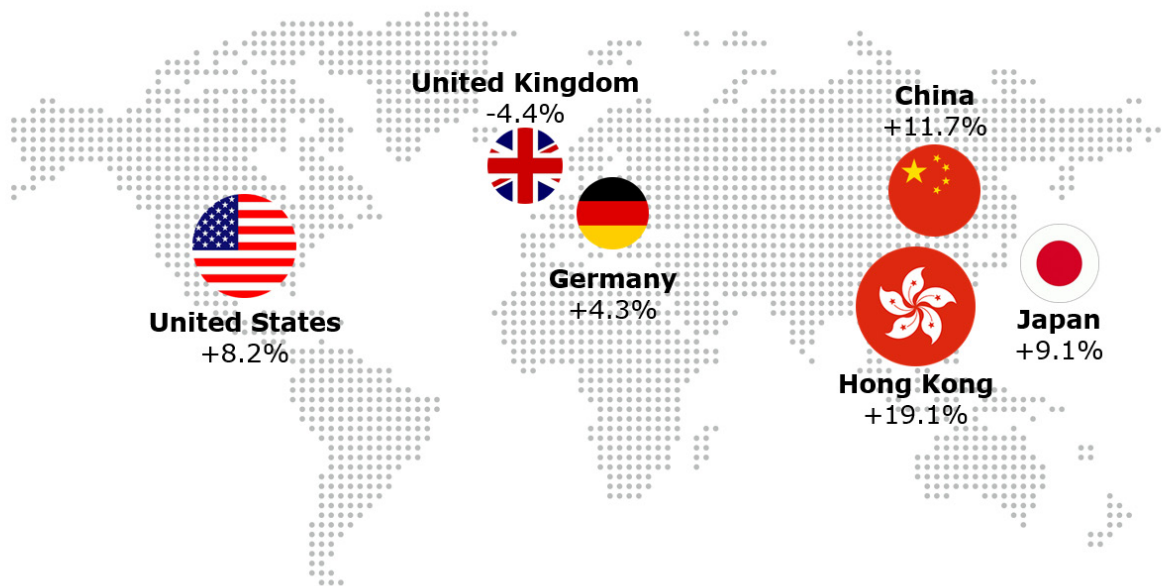

SWISS WATCH EXPORTS MAIN MARKETS