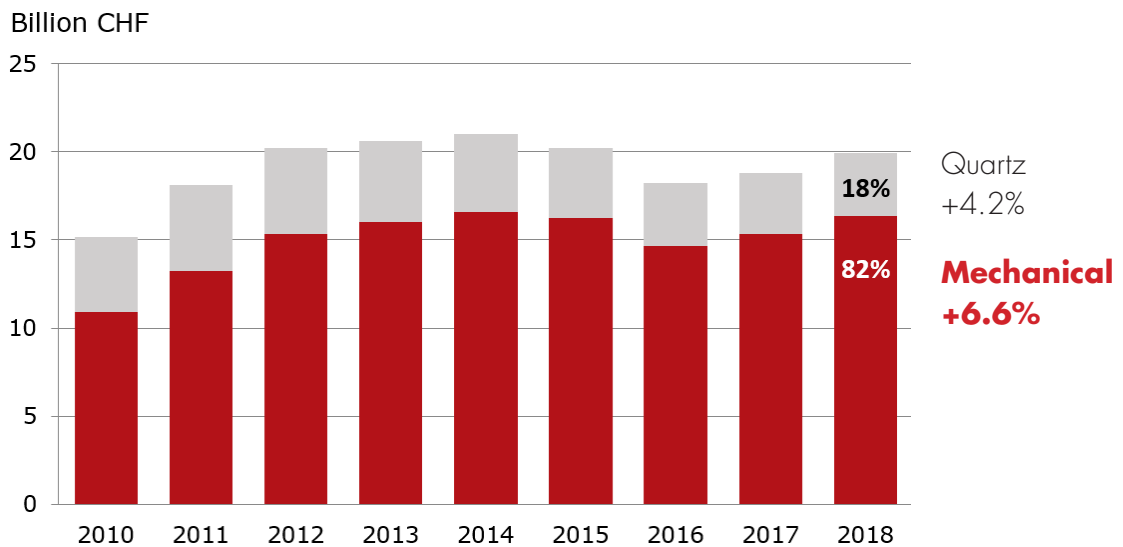

108 SWISS EXHIBITORS AT BASELWORLD 2019

- 86 Watches
- 15 Jewellery & Gemstones
- 7 Machines & Suppliers

SWISS WATCH EXPORTS IN VALUE

SWISS WATCH EXPORTS EXPORT IN UNITS

SWISS WRISTWATCHES MECHANICAL VS. QUARTZ