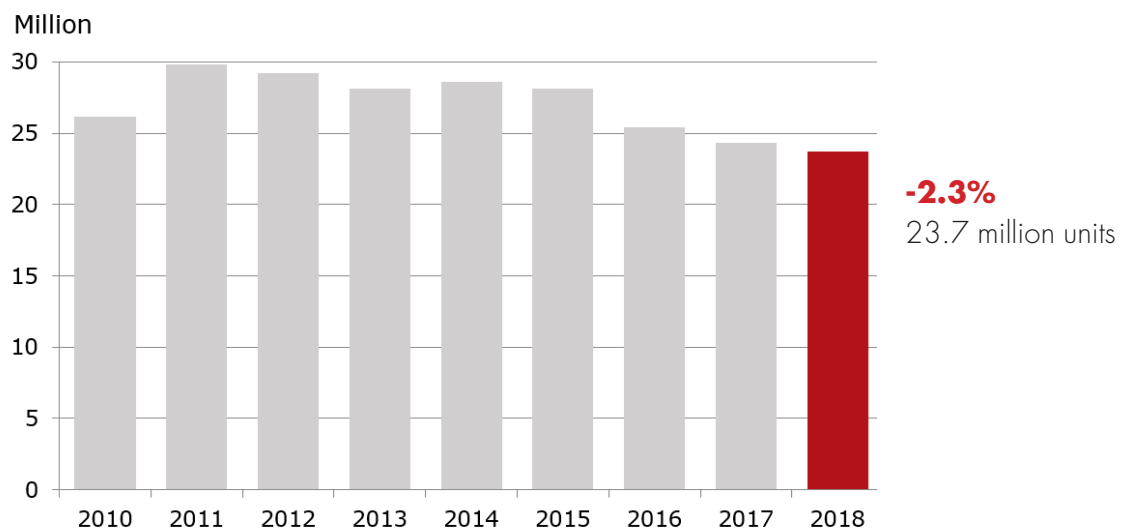

108 SWISS EXHIBITORS AT BASELWORLD 2019

- 86 Watches
- 15 Jewellery & Gemstones
- 7 Machines & Suppliers

SWISS WATCH EXPORTS IN VALUE

SWISS WATCH EXPORTS EXPORT IN UNITS

SWISS WRISTWATCHES MECHANICAL VS. QUARTZ