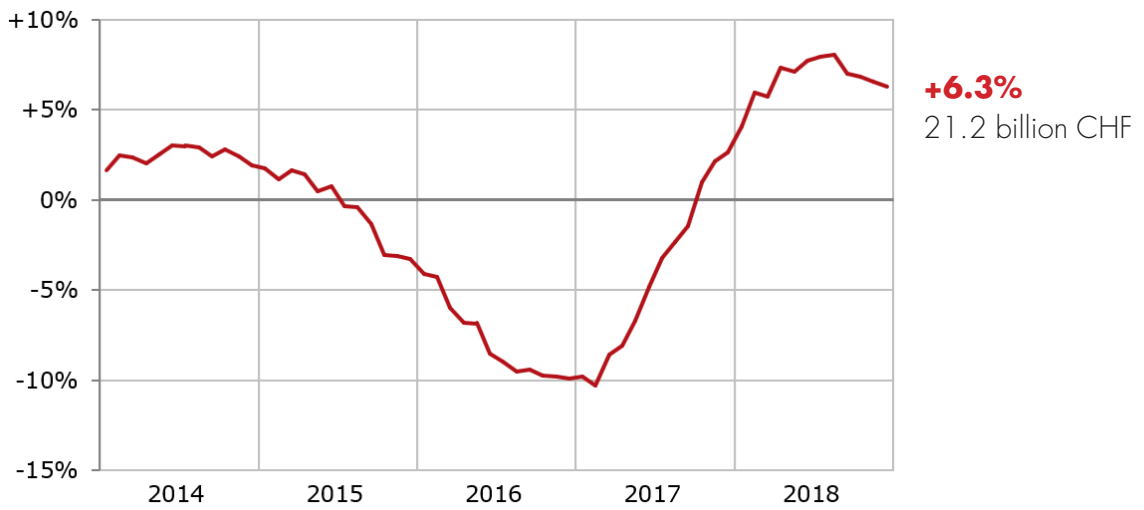

108 SWISS EXHIBITORS AT BASELWORLD 2019

- 86 Watches
- 15 Jewellery & Gemstones
- 7 Machines & Suppliers

SWISS WATCH EXPORTS IN VALUE

SWISS WATCH EXPORTS EXPORT IN UNITS

SWISS WRISTWATCHES MECHANICAL VS. QUARTZ