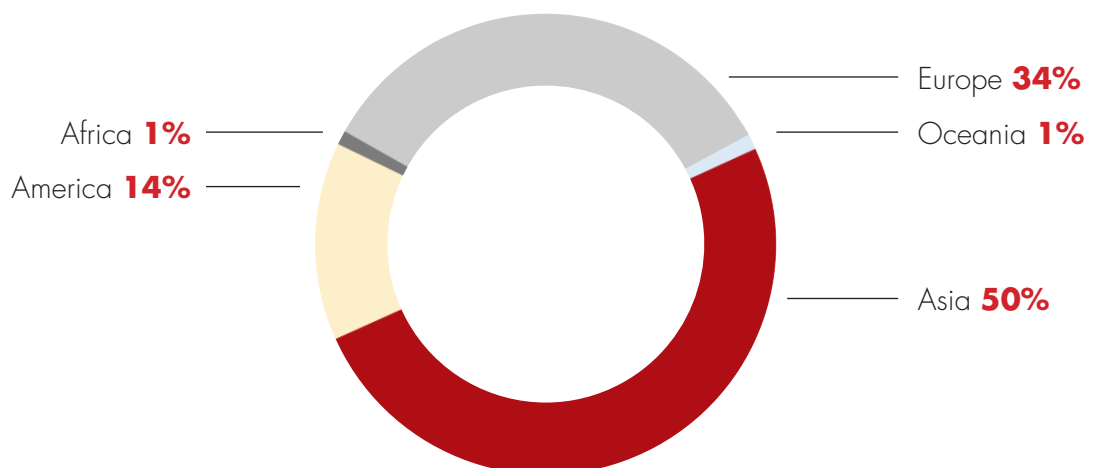

SWISS WATCH EXPORTS WORLDWIDE DISTRIBUTION