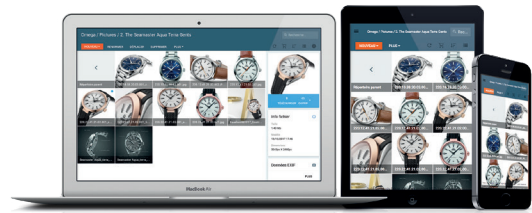

MEDIA SERVICES

SWISS EXHIBITORS' HUB 2019

Online from March 21st

- Link: press.baselworld2019.ch
- User: your email
- Pass: Basel2019

All Press Material from Swiss brands